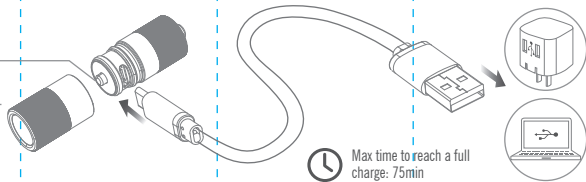

INSULATING FILM

Before your first use, remove the flashlight from the package, and unscrew the light head.

Remove the insulating film inside the light head before putting the light head back on.

Insulating film

CHARGING

RED

GREEN

Max time to reach a full charge: 75min

OPERATION

WARNING

EU-DECLARATION OF CONFORMITY

EU-Declaration of Conformity can be found here CE:
<https://olightworld.com/ec-declaration>