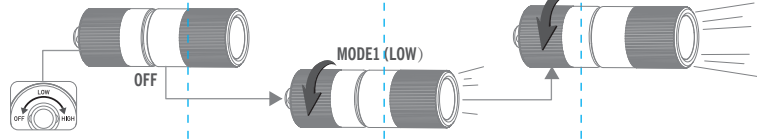

INSULATING FILM

Before your first use, remove the flashlight from the package, and unscrew the light head.

Remove the insulating film inside the light head before putting the light head back on.

Insulating film

CHARGING

RED

GREEN

Max time to reach a full charge: 75min

OPERATION

WARNING

EU-DECLARATION OF CONFORMITY

EU-Declaration of Conformity can be found here CE:
<https://olightworld.com/ec-declaration>