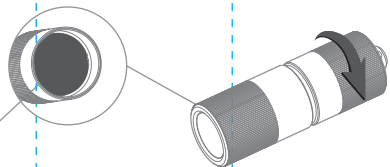

FEATURE:

- Lightweight and Tiny. The entire light is slimmer than a pinky finger with the length shorter than a AAA battery and weight at only 0.42 oz/12g.
- Features a high-performance Philips LUXEON TX LED paired with a TIR optic lens producing a soft and balanced beam.
- Rechargeable through a built-in Micro-USB charging port. Fully charged within 1 hour and 15 minutes.
- ON/OFF and output changes are controlled through twisting the flashlight head. Twist it slightly to turn it on at 5 lumens and a bit further for 130 lumens.

INSULATING FILM

Before your first use, remove the flashlight from the package, and unscrew the light head.

Remove the insulating film inside the light head before putting the light head back on.

Insulating film